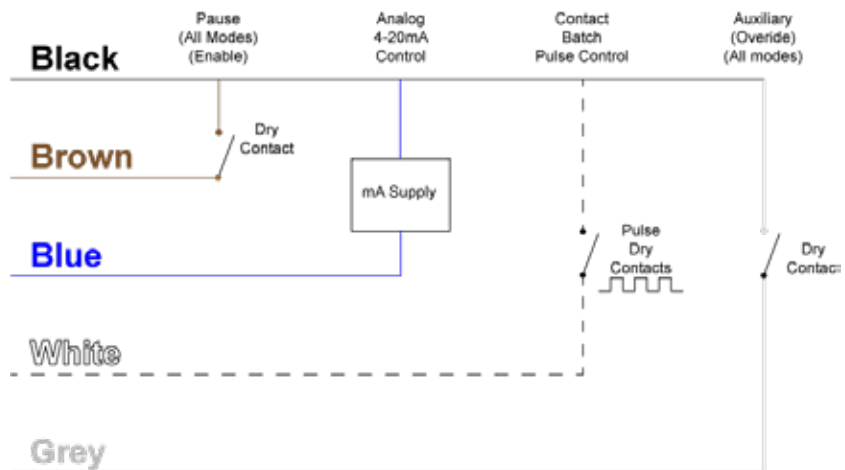

Universal control cable **Wiring**

ProMinent has been able to avoid many of the global supply chain issues plaguing our competition due to planning, proactive stocking of inventory, and effective supply chain management. As such we are able to supply users with core products and systems such as Concept, GammaX and Gamma XL.

In order to mitigate issues we will (temporarily) substitute orders for Orange Universal *Control Cables with "Gray" substitute cables.*

The universal control cables, parts # 1001300, 1001301, and 1001302 will be supplied for the time being in a different color cable. Instead of orange, they may be grey.

NOTE: The internal 5 wires will be slightly different colors also!

Pin Number	Function	Orange cable	Grey cable
1	Pause	Brown	Brown
2	Contact	White	White
3	Analog	Blue	Green
4	Ground	Black	Yellow
5	Auxiliary	Grey	Grey

ORANGE CONTROL CABLE

GREY CONTROL CABLE