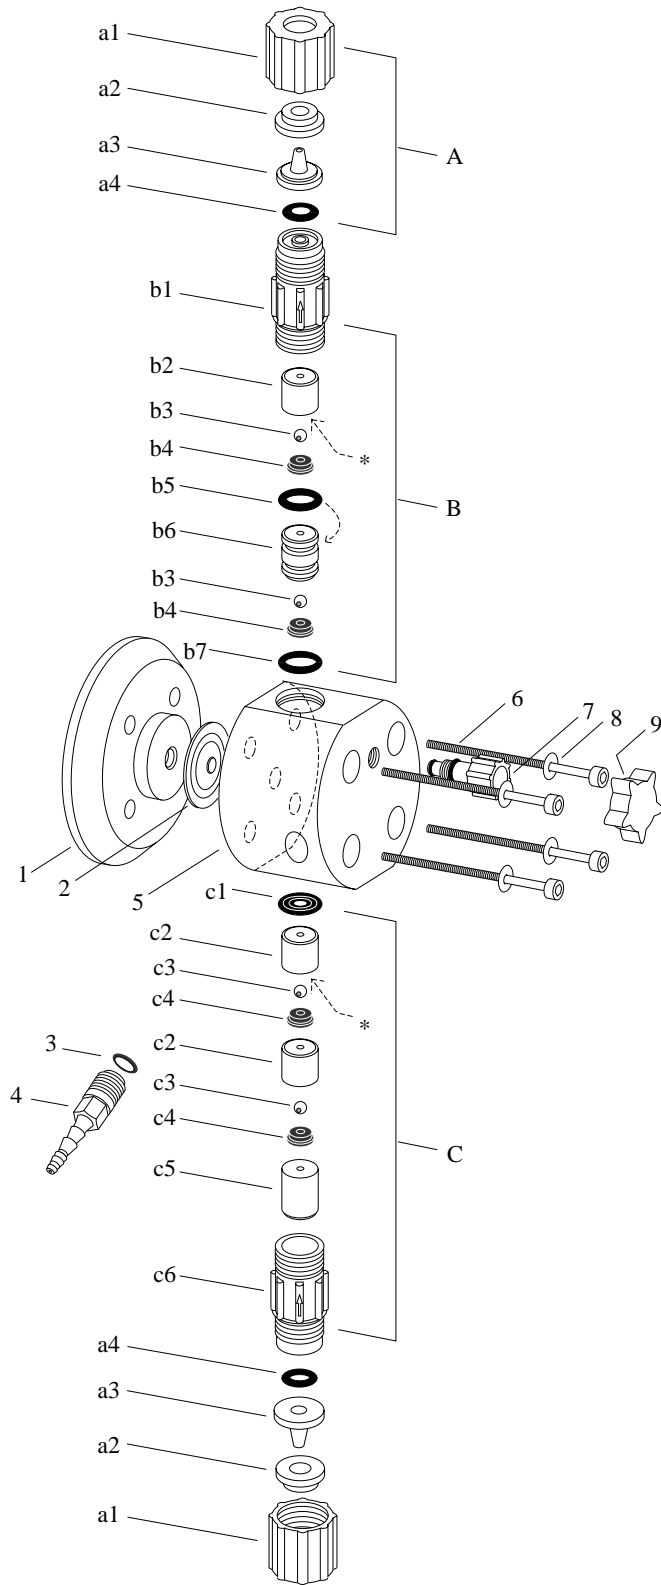

EXPLODED VIEW

Description	Qty.	Part No.
1000-2 NPE2 liquid end complete	1	1002193
1 backplate B1601 70 x 12.5-2	1	1000261
2 diaphragm 30.0 x 7.5	1	1000245
3 O-ring 7.65 x 1.78 EPDM/P	1	1001262
4 upper part nozzle PVC	1	1001984
5 dosing head 70 x 10-2 NP2	1	1003140
6 screw M5 x 60	4	468077
7 bleed valve complete EPDM/P	1	809490
8 washer	4	462228
9 bleed valve knob PP	1	800832
A connector set 1/4" PCE	1	817060
B discharge valve GALa 1/4" PCE	1	740349
C suct. valve GALa 1/4" PCE	1	792119

* indicates location of spring if needed

A connector set 1/4" PCE 1 817060

a1 union nut M20 x 1.5 PVC	2	800518
a2 clamp ring 1/4" ferule	2	800712
a3 tube nozzle 3/16" PVC	2	800520
a4 O-ring 9 x 2.5 EPDM/P	2	1001263

B dis. valve GALa 1/4" PCE 1 740349

b1 dis. valve body GALa 1/4" PVC ...	1	791880
b2 valve insert 4.7-1 PVC	1	791090
b3 valve ball 4.7mm Ceramic	2	404201
b4 ball seat 3 x 9.5 EPDM/P	2	1001233
b5 O-ring 9 x 2.5 EPDM/P	1	1001263
b6 valve insert (dis.) 4.7-1 PVC	1	791879
b7 O-ring 14 x 2 EPDM/P	1	1001264

C suct. valve GALa 1/4" PCE 1 792119

c1 sealing gasket 18 x 2.5 EPDM/P .	1	1001232
c2 valve insert 4.7-1 PVC	2	791090
c3 valve ball 4.7mm Ceramic	2	404201
c4 ball seat 3 x 9.5 EPDM/P	2	1001233
c5 distance sleeve (suct.) PVC	1	791089
c6 suct. valve body GALa 1/4" PVC .	1	800569