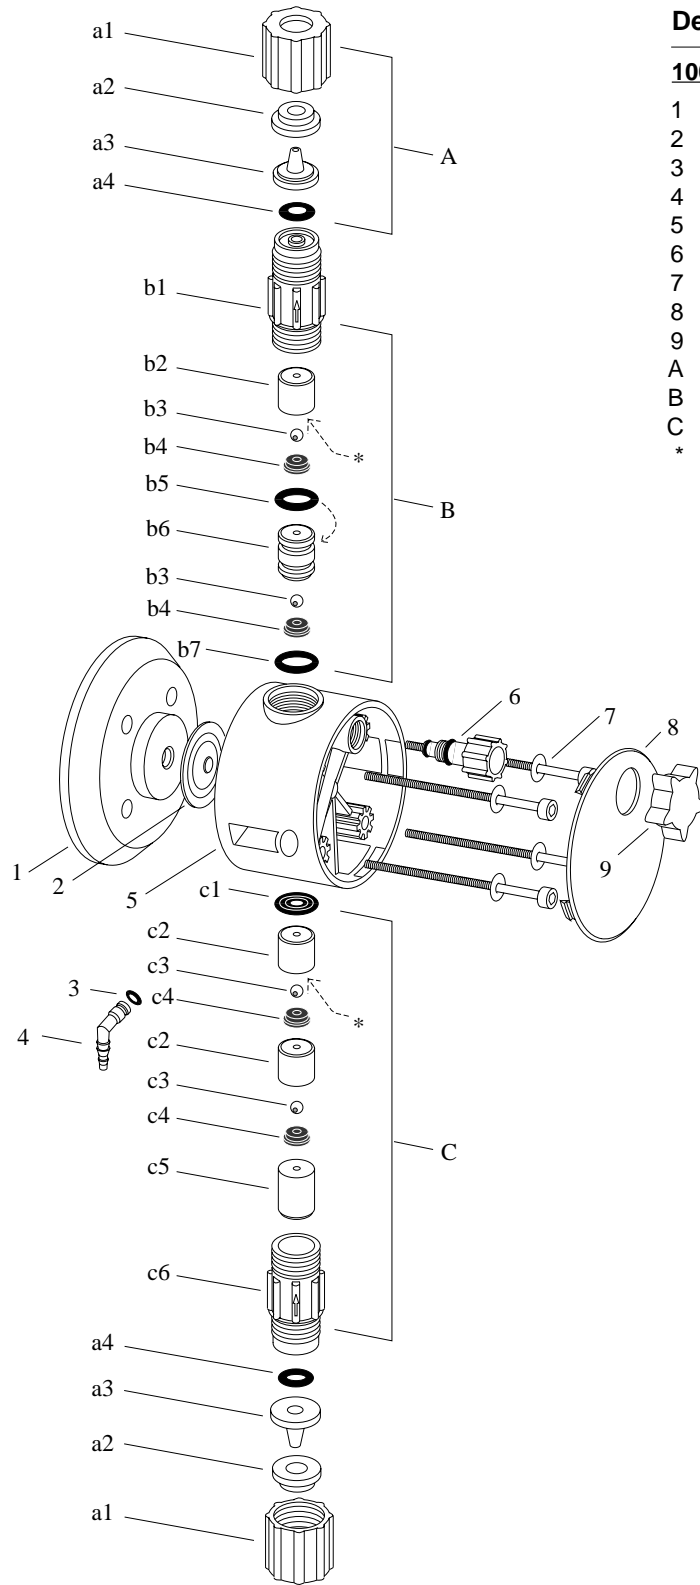

**EXPLODED VIEW**

Description	Qty.	Part No.
<b>1000-2 PPB2 liquid end complete</b>	<b>1</b>	<b>1002065</b>
1 backplate B1000 70 x 10-2 .....	1	1000260
2 diaphragm 30.0 x 5.0 .....	1	1000244
3 O-ring 3.68 x 1.78 FPM-B .....	1	791109
4 tube nozzle bypass PP .....	1	1000396
5 dosing head 70 x 10-2 PP2 .....	1	1000272
6 bleed valve complete FPM-B .....	1	791365
7 screw M5 x 55 & washer .....	4	1000268
8 cover plate with print PP .....	1	1001555
9 bleed valve knob PP .....	1	800832
A connector set 1/4" PPB .....	1	817166
B discharge valve GALa 1/4" PPB .....	1	740351
C suct. valve GALa 1/4" PPB .....	1	792646
* indicates location of spring if needed		

<b>A connector set 1/4" PPB</b>	<b>1</b>	<b>817166</b>
a1 union nut M20 x 1.5 PP .....	2	800608
a2 clamp ring 1/4" ferule .....	2	800712
a3 tube nozzle 3/16" PP .....	2	800609
a4 O-ring 9 x 2.5 FPM-B .....	2	791421

<b>B dis. valve GALa 1/4" PPB</b>	<b>1</b>	<b>740351</b>
b1 dis. valve body GALa 1/4" PP .....	1	791876
b2 valve insert 4.7-1 PP .....	1	791872
b3 valve ball 4.7mm Ceramic .....	2	404201
b4 ball seat 3 x 9.5 FPM-B .....	2	792759
b5 O-ring 9 x 2.5 FPM-B .....	1	791421
b6 valve insert (dis.) 4.7-1 PP .....	1	791875
b7 O-ring 14 x 2 FPM-B .....	1	791628

<b>C suct. valve GALa 1/4" PPB</b>	<b>1</b>	<b>792646</b>
c1 sealing gasket 18 x 2.5 FPM-B ...	1	791051
c2 valve insert 4.7-1 PP .....	2	791872
c3 valve ball 4.7mm Ceramic .....	2	404201
c4 ball seat 3 x 9.5 FPM-B .....	2	792759
c5 distance sleeve (suct.) PP .....	1	791875
c6 suct. valve body GALa 1/4" PP ...	1	800671